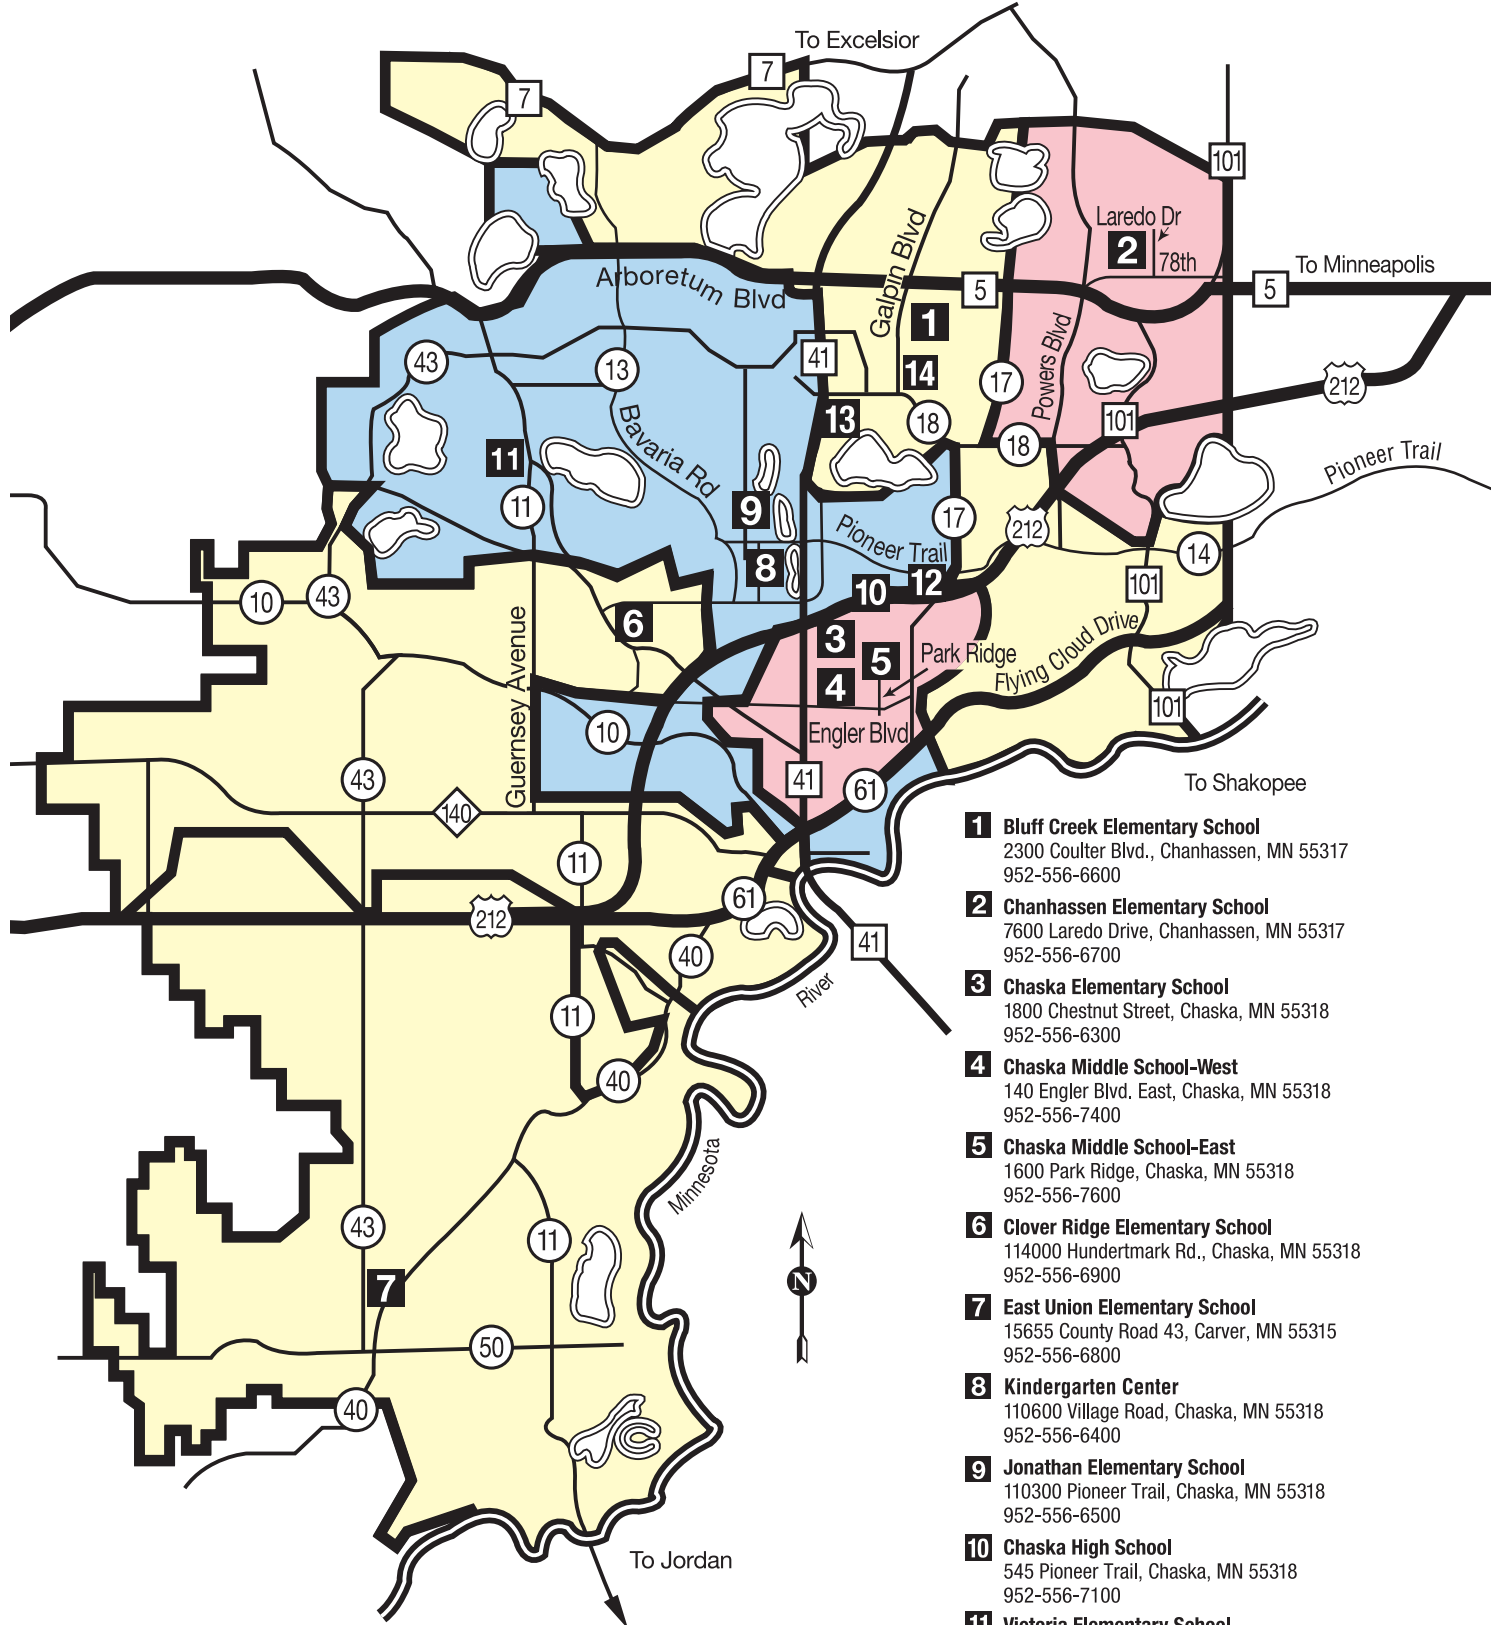

School District 112 Middle School Boundaries

- Chaska Middle School West
- Chaska Middle School East
- Pioneer Ridge Middle School

- 1 Bluff Creek Elementary School**
2300 Coulter Blvd., Chanhassen, MN 55317
952-556-6600
- 2 Chanhassen Elementary School**
7600 Laredo Drive, Chanhassen, MN 55317
952-556-6700
- 3 Chaska Elementary School**
1800 Chestnut Street, Chaska, MN 55318
952-556-6300
- 4 Chaska Middle School-West**
140 Engler Blvd. East, Chaska, MN 55318
952-556-7400
- 5 Chaska Middle School-East**
1600 Park Ridge, Chaska, MN 55318
952-556-7600
- 6 Clover Ridge Elementary School**
114000 Hundertmark Rd., Chaska, MN 55318
952-556-6900
- 7 East Union Elementary School**
15655 County Road 43, Carver, MN 55315
952-556-6800
- 8 Kindergarten Center**
110600 Village Road, Chaska, MN 55318
952-556-6400
- 9 Jonathan Elementary School**
110300 Pioneer Trail, Chaska, MN 55318
952-556-6500
- 10 Chaska High School**
545 Pioneer Trail, Chaska, MN 55318
952-556-7100
- 11 Victoria Elementary School**
9300 Red Fox Drive, Victoria, MN 55386
952-556-3000
- 12 Pioneer Ridge Middle School**
1085 Pioneer Trail East, Chaska, MN 55318
952-556-7800
- 13 District 112 Education Center**
11 Peavey Road, Chaska, MN 55318
952-556-6100
- 14 Chanhassen High School**
2200 Lyman Blvd., Chanhassen, MN 55317
952-556-3500