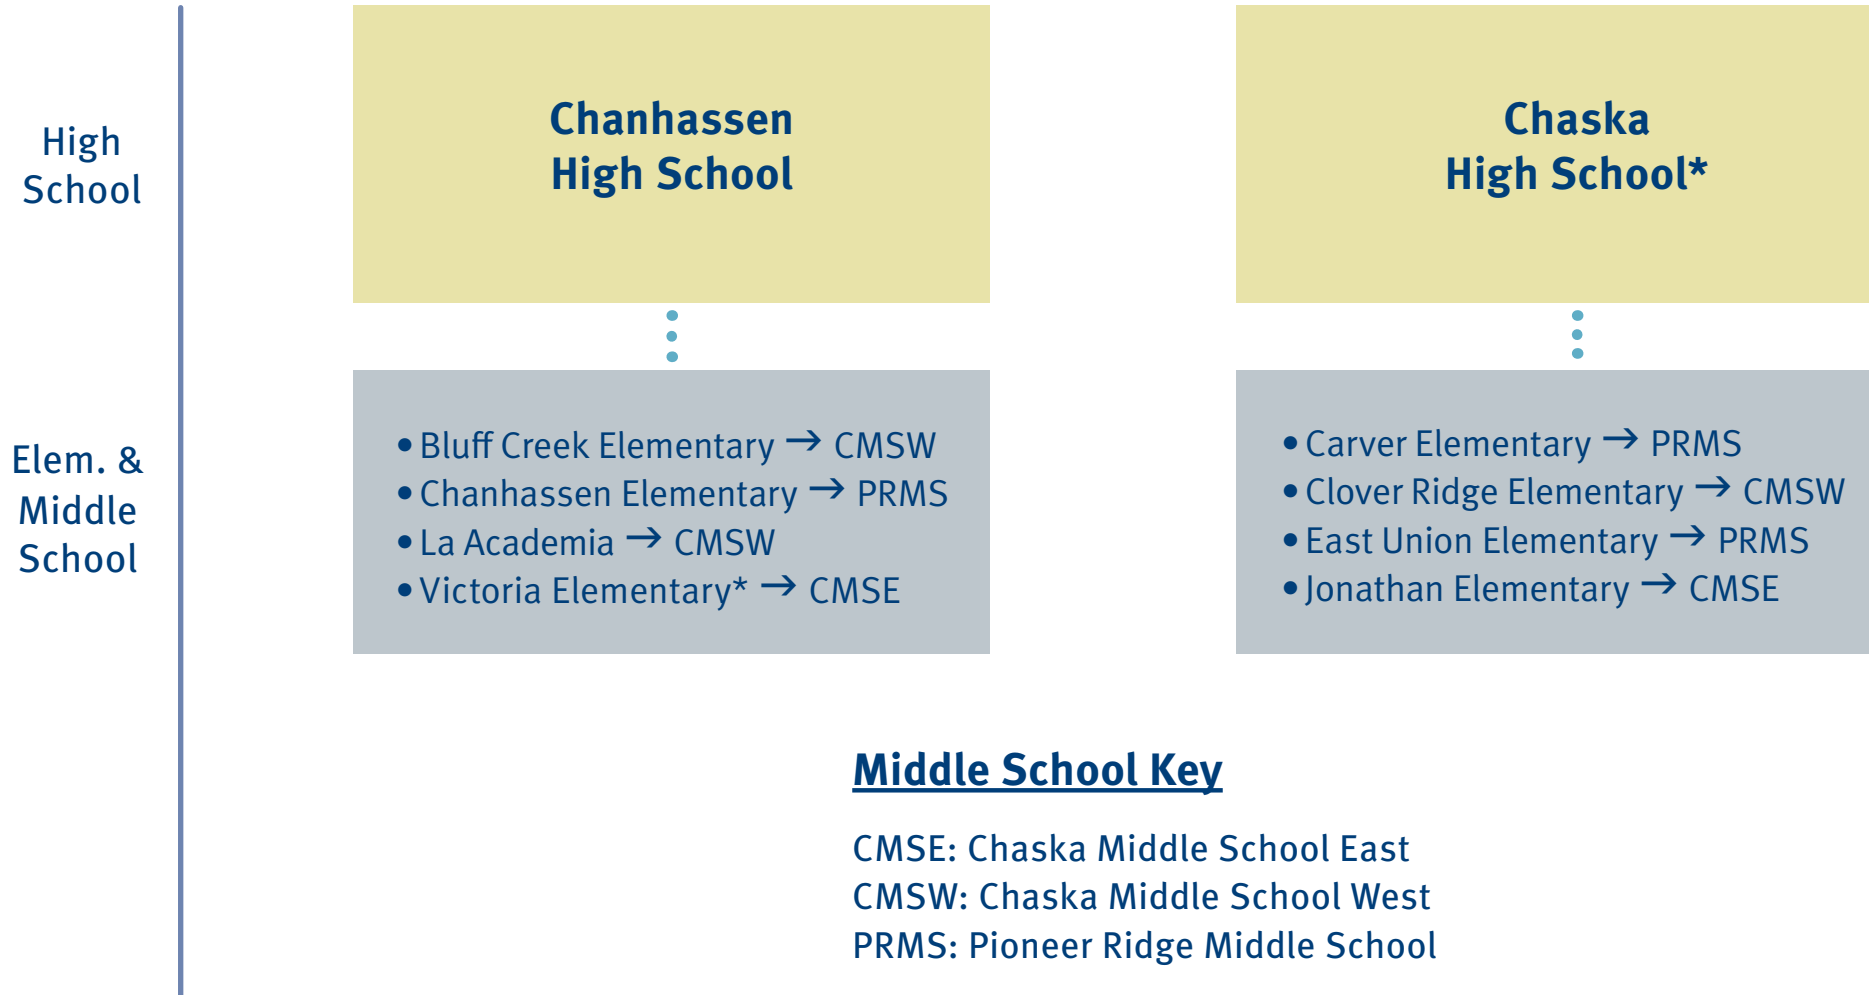

Feeder School Model

Your middle and high school boundaries are determined by your elementary school.
To find out which elementary attendance area you live in, go to tiny.cc/attendanceECCS

Middle School Key

CMSE: Chaska Middle School East
 CMSW: Chaska Middle School West
 PRMS: Pioneer Ridge Middle School

**The downtown Chaska neighborhood east of N. Chestnut St. and south of Chaska Blvd. that attends Victoria Elementary is aligned with Chaska High School.*

*Note: The district's third high school, Integrated Arts Academy, is a small arts-focused high school located in the District Education Center.
 Enrollment is based on student and family choice.*