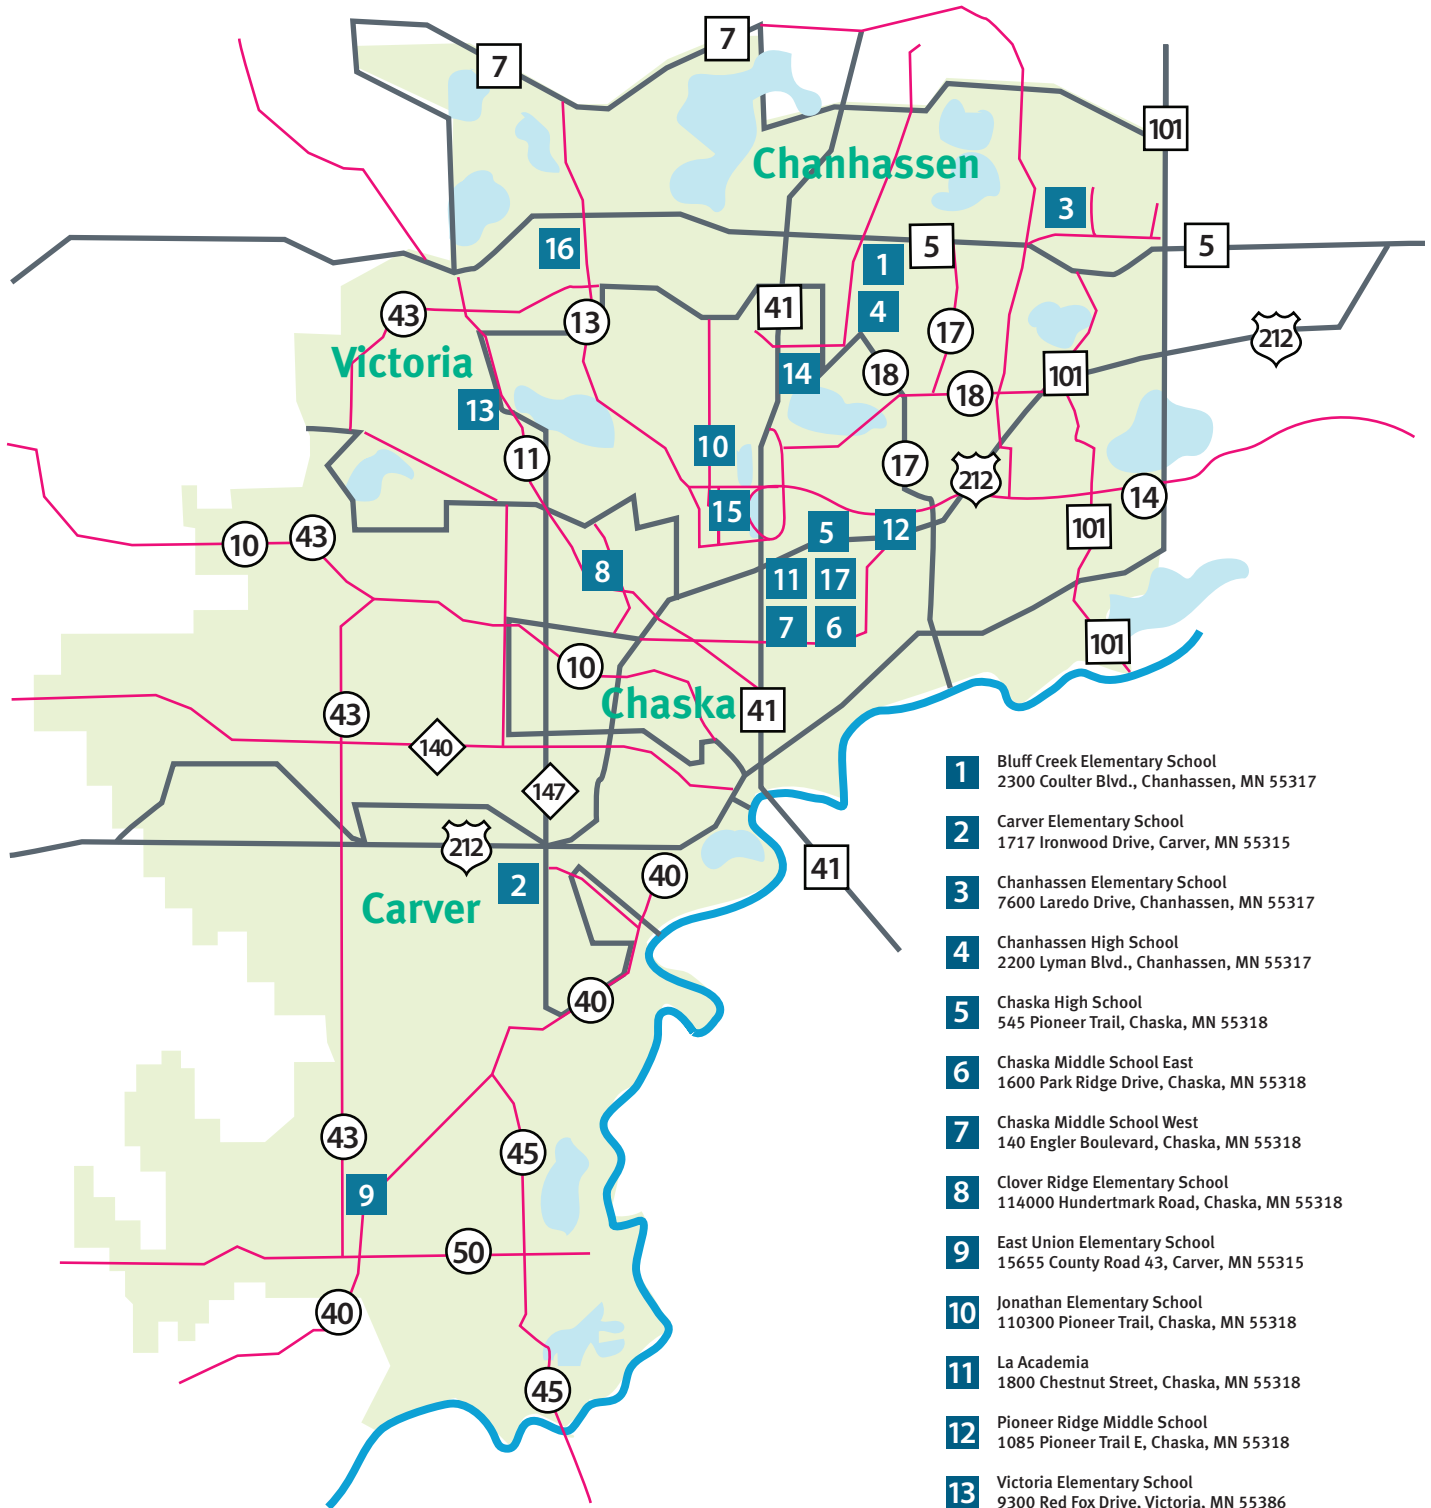

Eastern Carver County Schools

Exceptional, personalized learning

- 1** Bluff Creek Elementary School
2300 Coulter Blvd., Chanhassen, MN 55317
- 2** Carver Elementary School
1717 Ironwood Drive, Carver, MN 55315
- 3** Chanhassen Elementary School
7600 Laredo Drive, Chanhassen, MN 55317
- 4** Chanhassen High School
2200 Lyman Blvd., Chanhassen, MN 55317
- 5** Chaska High School
545 Pioneer Trail, Chaska, MN 55318
- 6** Chaska Middle School East
1600 Park Ridge Drive, Chaska, MN 55318
- 7** Chaska Middle School West
140 Engler Boulevard, Chaska, MN 55318
- 8** Clover Ridge Elementary School
114000 Hundertmark Road, Chaska, MN 55318
- 9** East Union Elementary School
15655 County Road 43, Carver, MN 55315
- 10** Jonathan Elementary School
110300 Pioneer Trail, Chaska, MN 55318
- 11** La Academia
1800 Chestnut Street, Chaska, MN 55318
- 12** Pioneer Ridge Middle School
1085 Pioneer Trail E, Chaska, MN 55318
- 13** Victoria Elementary School
9300 Red Fox Drive, Victoria, MN 55386
- 14** District 112 Education Center Welcome Center
and Integrated Arts Academy
11 Peavey Road, Chaska, MN 55318
- 15** Early Childhood & Family Learning Center
110600 Village Road, Chaska, MN 55318
- 16** Victoria Recreation Center/Ice Arena
8475 Kochia Lane, Victoria, MN 55386
- 17** Eastern Carver County Athletic Center
1650 Park Drive, Chaska, MN 55318